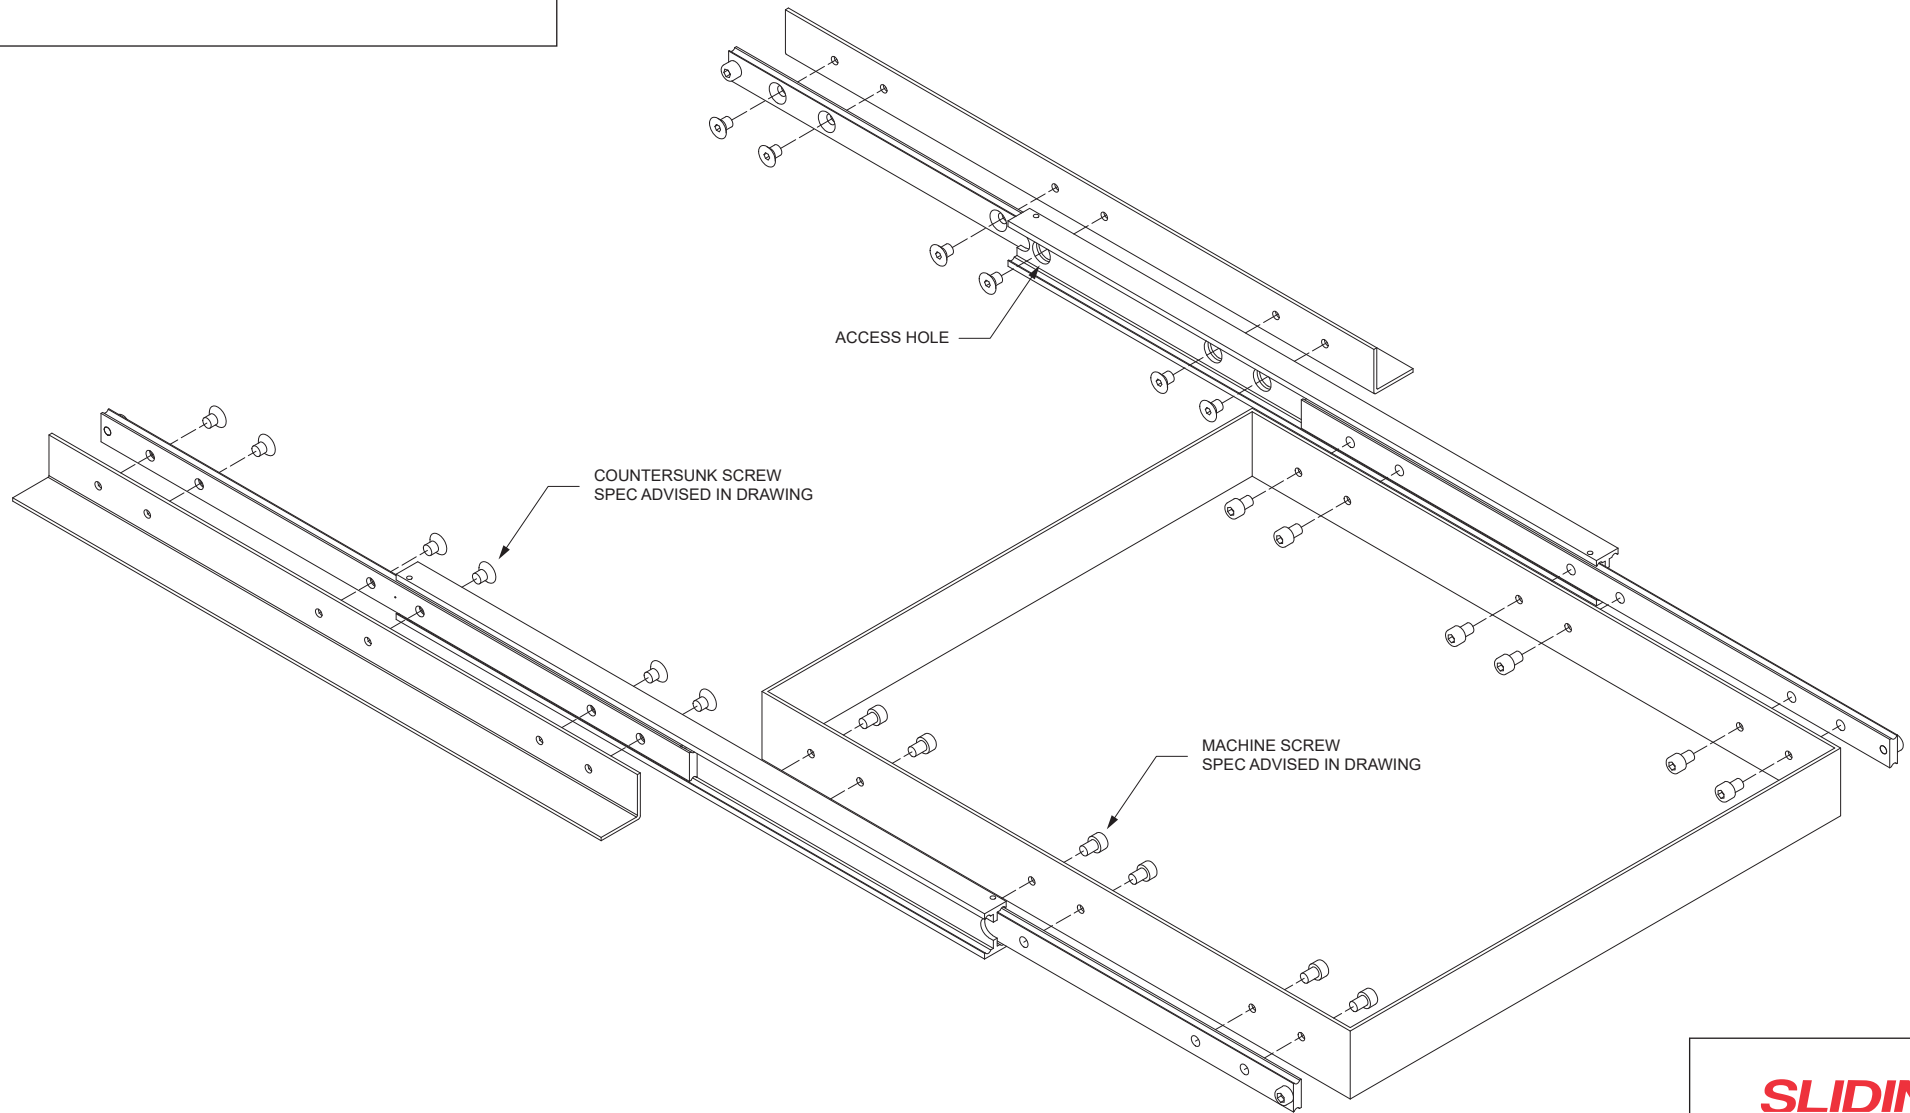

Standard Threaded Hole

The default fixation if the hole pattern isn't specified. Both outer beams are drilled with threaded through holes.

SLIDING
SYSTEMS

A Global Company with Global Reach
United Kingdom · Germany · Macedonia · Italy · Turkey · Taiwan · Mexico
If you have questions please consult the nearest sales office or send email to info@gfslides.com

www.gfslides.com

Standard Threaded Hole

The default fixation if the hole pattern isn't specified. Both outer beams are drilled with threaded through holes.

SLIDING
SYSTEMS

A Global Company with Global Reach
United Kingdom · Germany · Macedonia · Italy · Turkey · Taiwan · Mexico
If you have questions please consult the nearest sales office or send email to info@gfslides.com

www.gfslides.com

"F" Type Mounting

Countersunk hole on one mounting beam, threaded hole on the other mounting beam.

SLIDING
SYSTEMS

A Global Company with Global Reach
United Kingdom · Germany · Macedonia · Italy · Turkey · Taiwan · Mexico
If you have questions please consult the nearest sales office or send email to info@gfslides.com