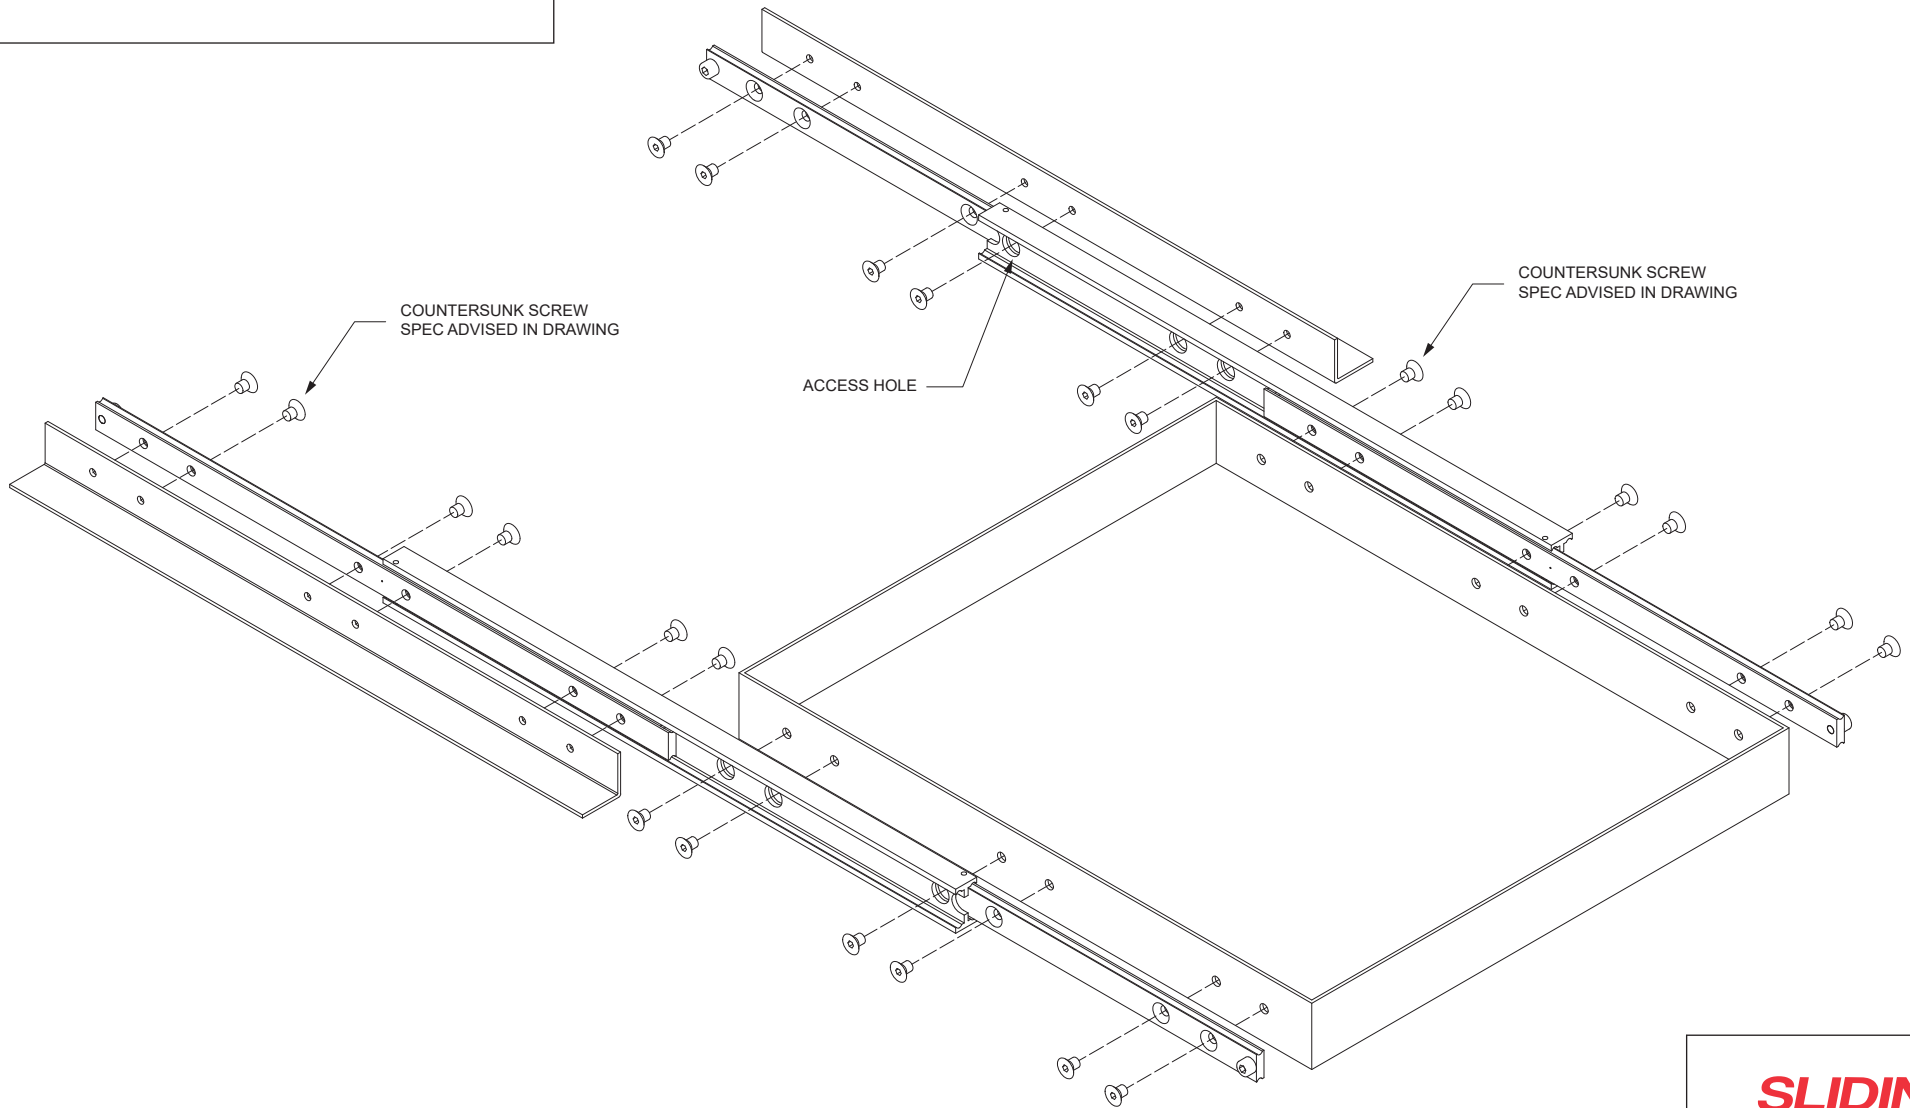

“FF” Type Mounting

Both mounting beams are drilled with countersunk hole. Fully extend the slide for installation.

SLIDING
SYSTEMS

A Global Company with Global Reach
United Kingdom · Germany · Macedonia
· Italy · Turkey · Taiwan · Mexico
If you have questions please consult the
nearest sales office or send email to
info@gfslides.com

www.gfslides.com