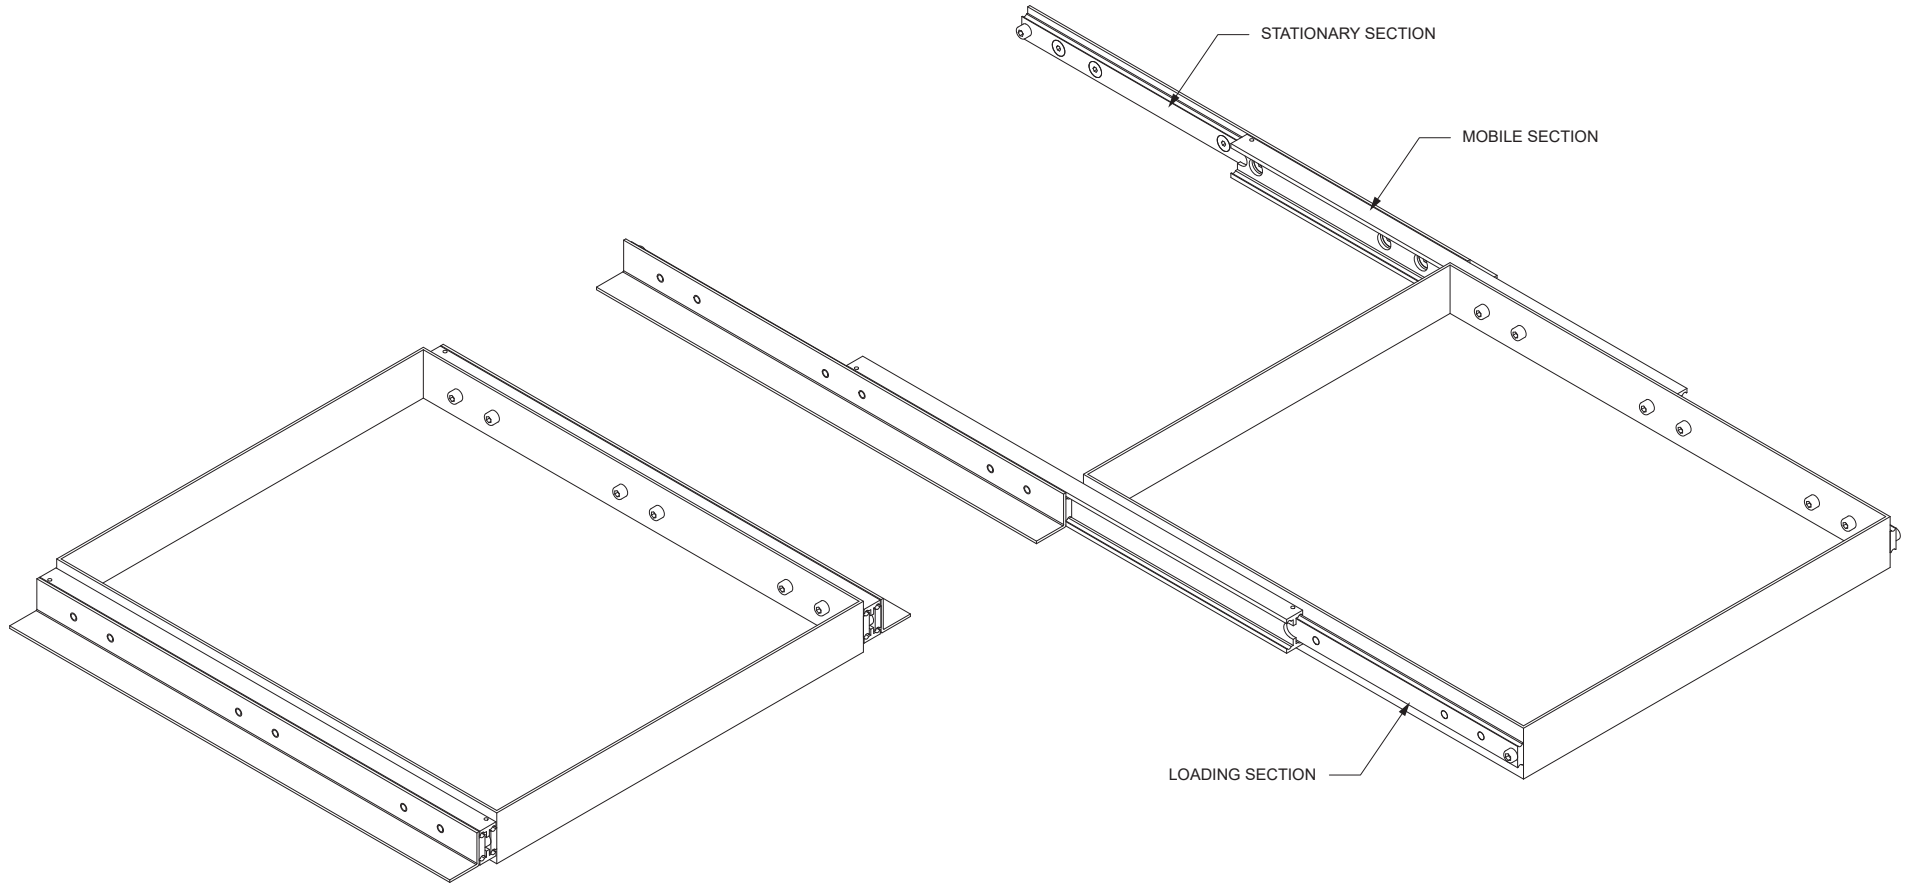

"F" Type Mounting

Countersunk hole on one mounting beam, threaded hole on the other mounting beam.

SLIDING
SYSTEMS

A Global Company with Global Reach
United Kingdom · Germany · Macedonia · Italy · Turkey · Taiwan · Mexico
If you have questions please consult the nearest sales office or send email to info@gfslides.com

www.gfslides.com