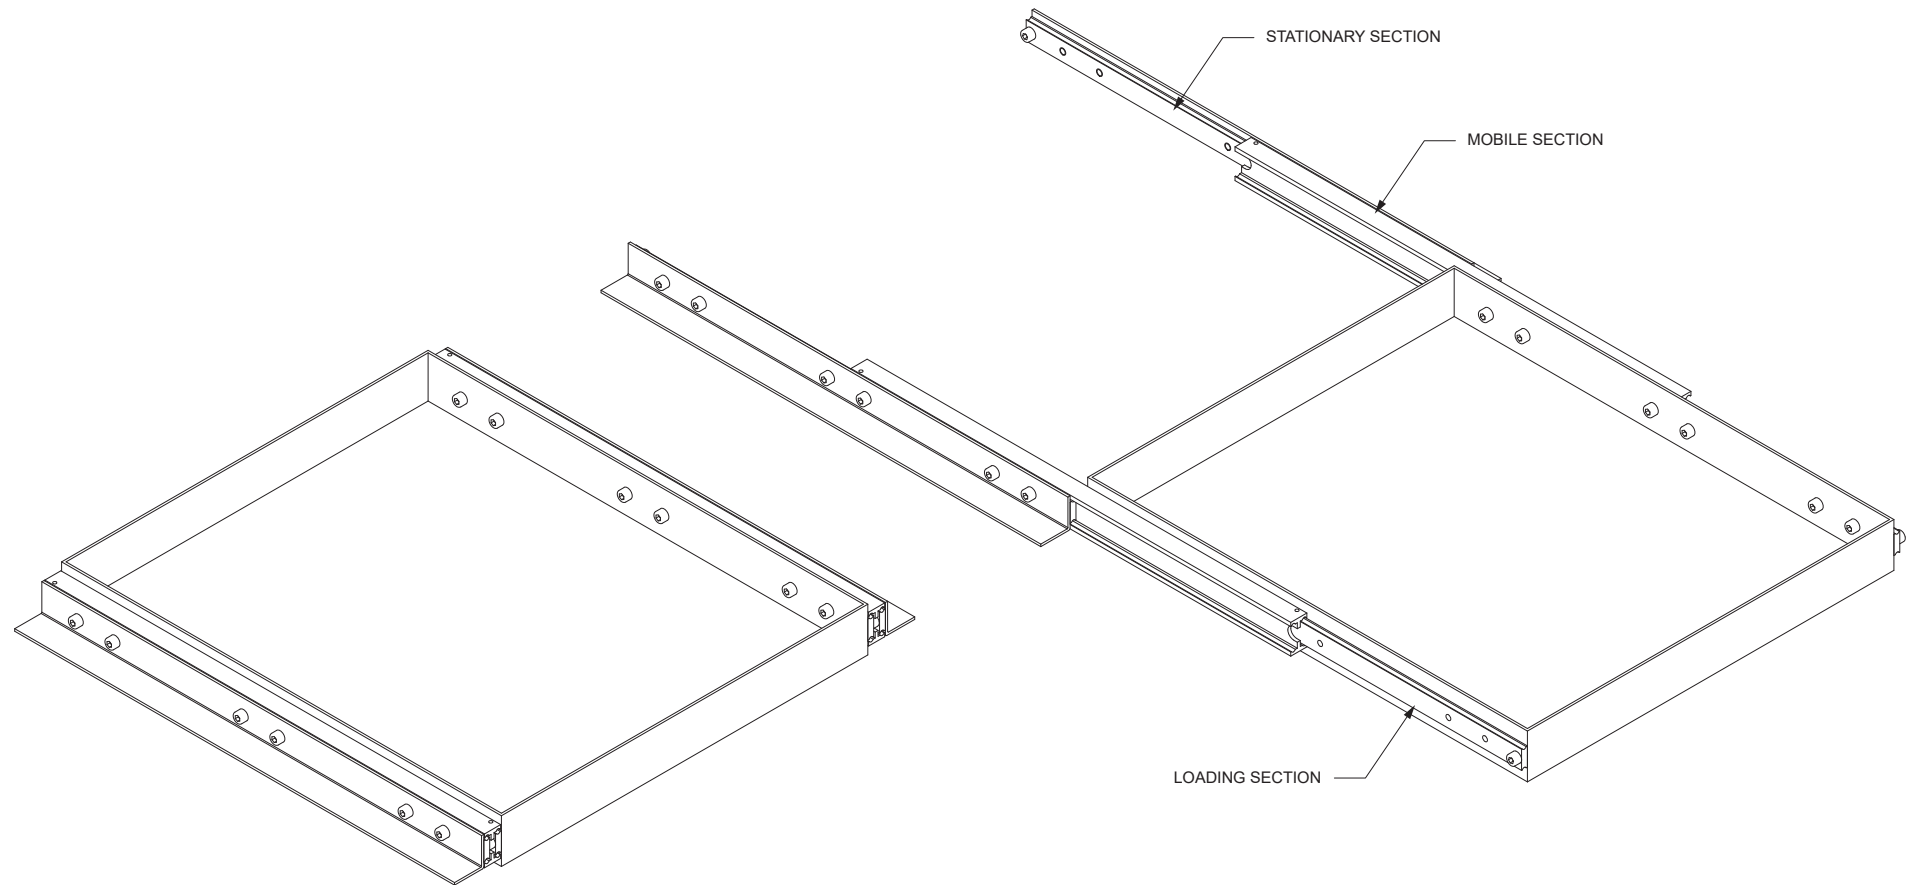

Standard Threaded Hole

The default fixation if the hole pattern isn't specified. Both outer beams are drilled with threaded through holes.

SLIDING
SYSTEMS

A Global Company with Global Reach
United Kingdom · Germany · Macedonia · Italy · Turkey · Taiwan · Mexico
If you have questions please consult the nearest sales office or send email to info@gfslides.com

www.gfslides.com

Standard Threaded Hole

The default fixation if the hole pattern isn't specified. Both outer beams are drilled with threaded through holes.

SLIDING
SYSTEMS

A Global Company with Global Reach
United Kingdom · Germany · Macedonia · Italy · Turkey · Taiwan · Mexico
If you have questions please consult the nearest sales office or send email to info@gfslides.com

www.gfslides.com

"F" Type Mounting

Countersunk hole on one mounting beam, threaded hole on the other mounting beam.

SLIDING
SYSTEMS

A Global Company with Global Reach
United Kingdom · Germany · Macedonia · Italy · Turkey · Taiwan · Mexico
If you have questions please consult the nearest sales office or send email to info@gfslides.com