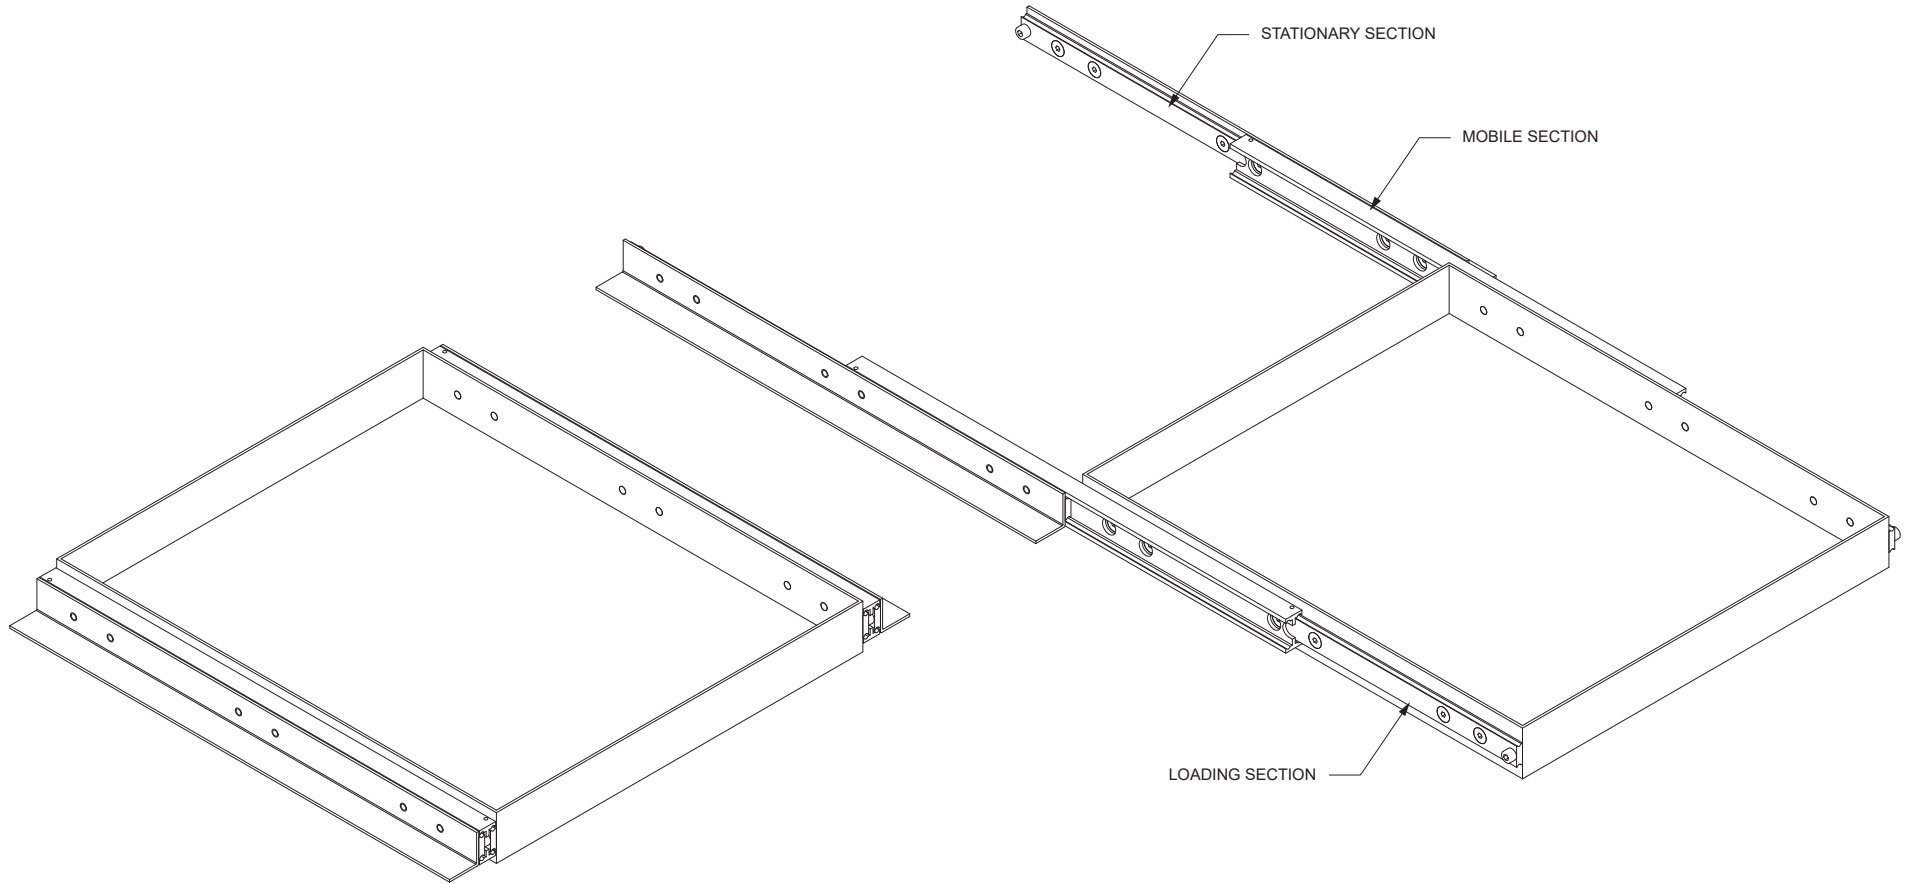

“FF” Type Mounting

Both mounting beams are drilled with countersunk hole. Fully extend the slide for installation.

SLIDING
SYSTEMS

A Global Company with Global Reach
United Kingdom · Germany · Macedonia · Italy · Turkey · Taiwan · Mexico
If you have questions please consult the nearest sales office or send email to info@gfslides.com

www.gfslides.com