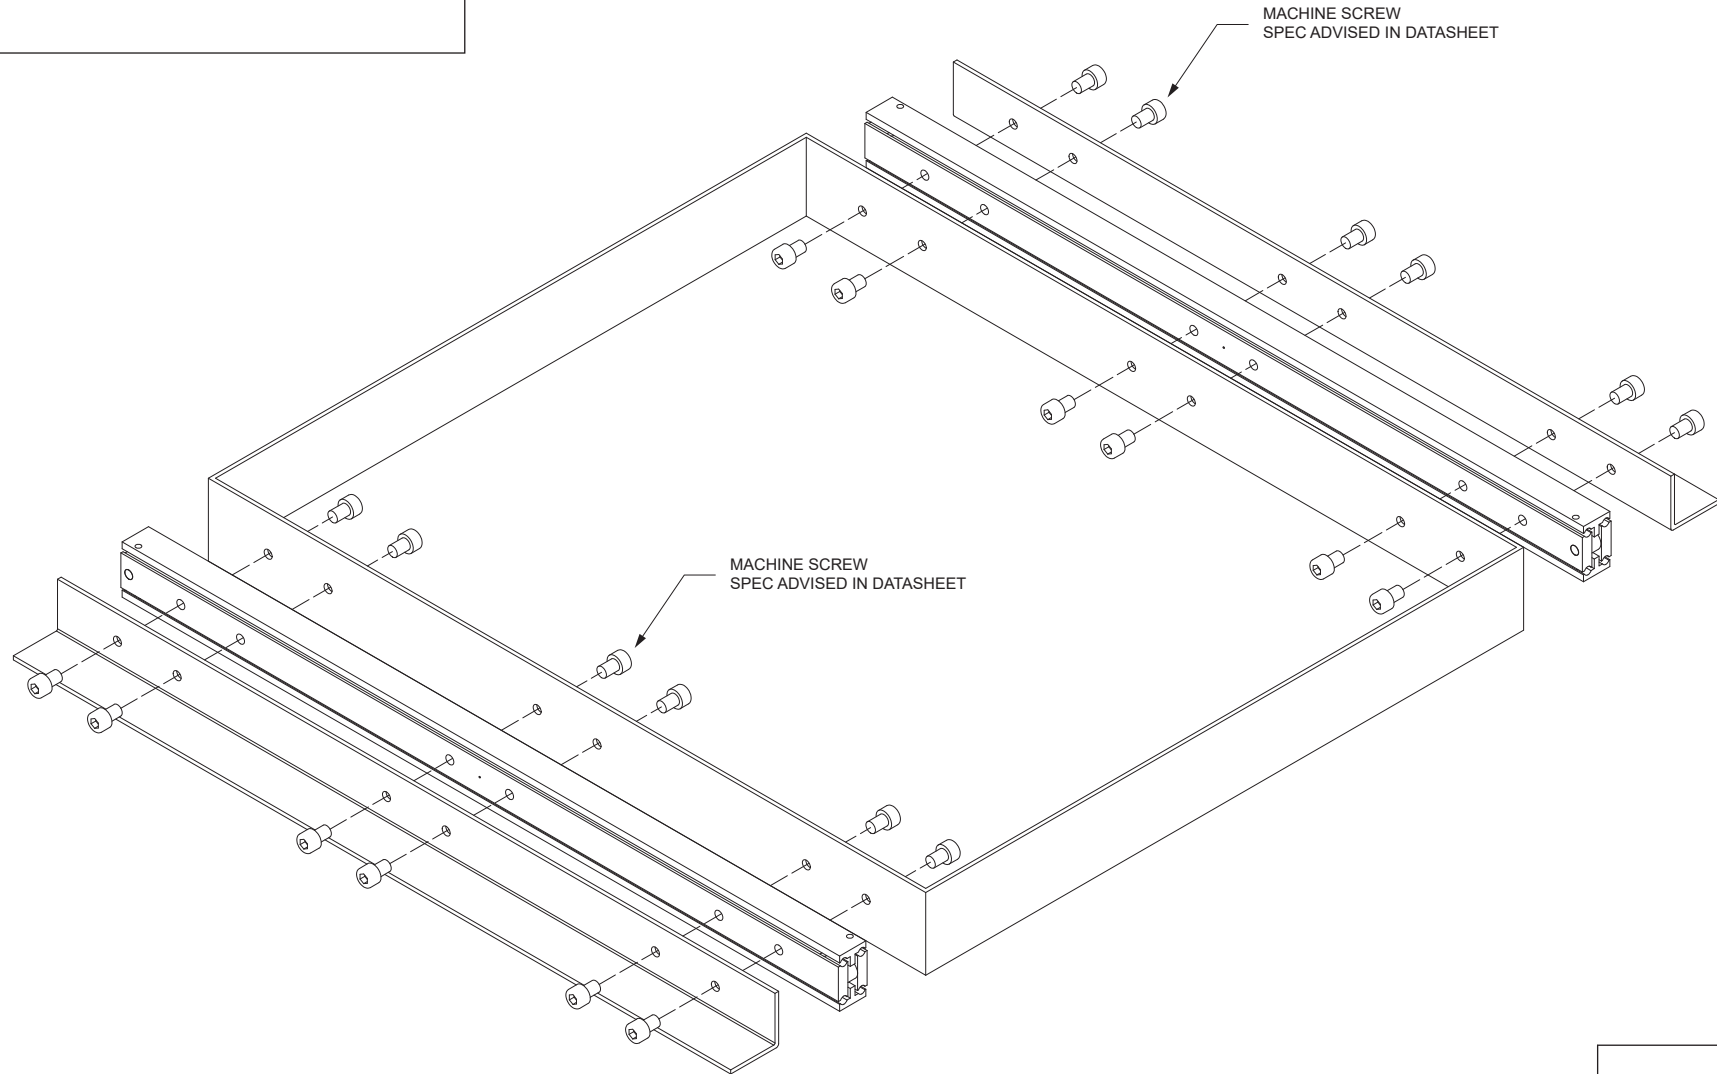

Standard Threaded Hole

The default fixation if the hole pattern isn't specified. Both outer beams are drilled with threaded through holes.

SLIDING
SYSTEMS

A Global Company with Global Reach
United Kingdom · Germany · Macedonia · Italy · Turkey · Taiwan · Mexico
If you have questions please consult the nearest sales office or send email to info@gfslides.com

www.gfslides.com

Standard Threaded Hole

The default fixation if the hole pattern isn't specified. Both outer beams are drilled with threaded through holes.

SLIDING
SYSTEMS

A Global Company with Global Reach
United Kingdom · Germany · Macedonia · Italy · Turkey · Taiwan · Mexico
If you have questions please consult the nearest sales office or send email to info@gfslides.com

www.gfslides.com

"F" Type Mounting

Countersunk hole on one mounting beam, threaded hole on the other mounting beam.

SLIDING
SYSTEMS

A Global Company with Global Reach
United Kingdom · Germany · Macedonia · Italy · Turkey · Taiwan · Mexico
If you have questions please consult the nearest sales office or send email to info@gfslides.com